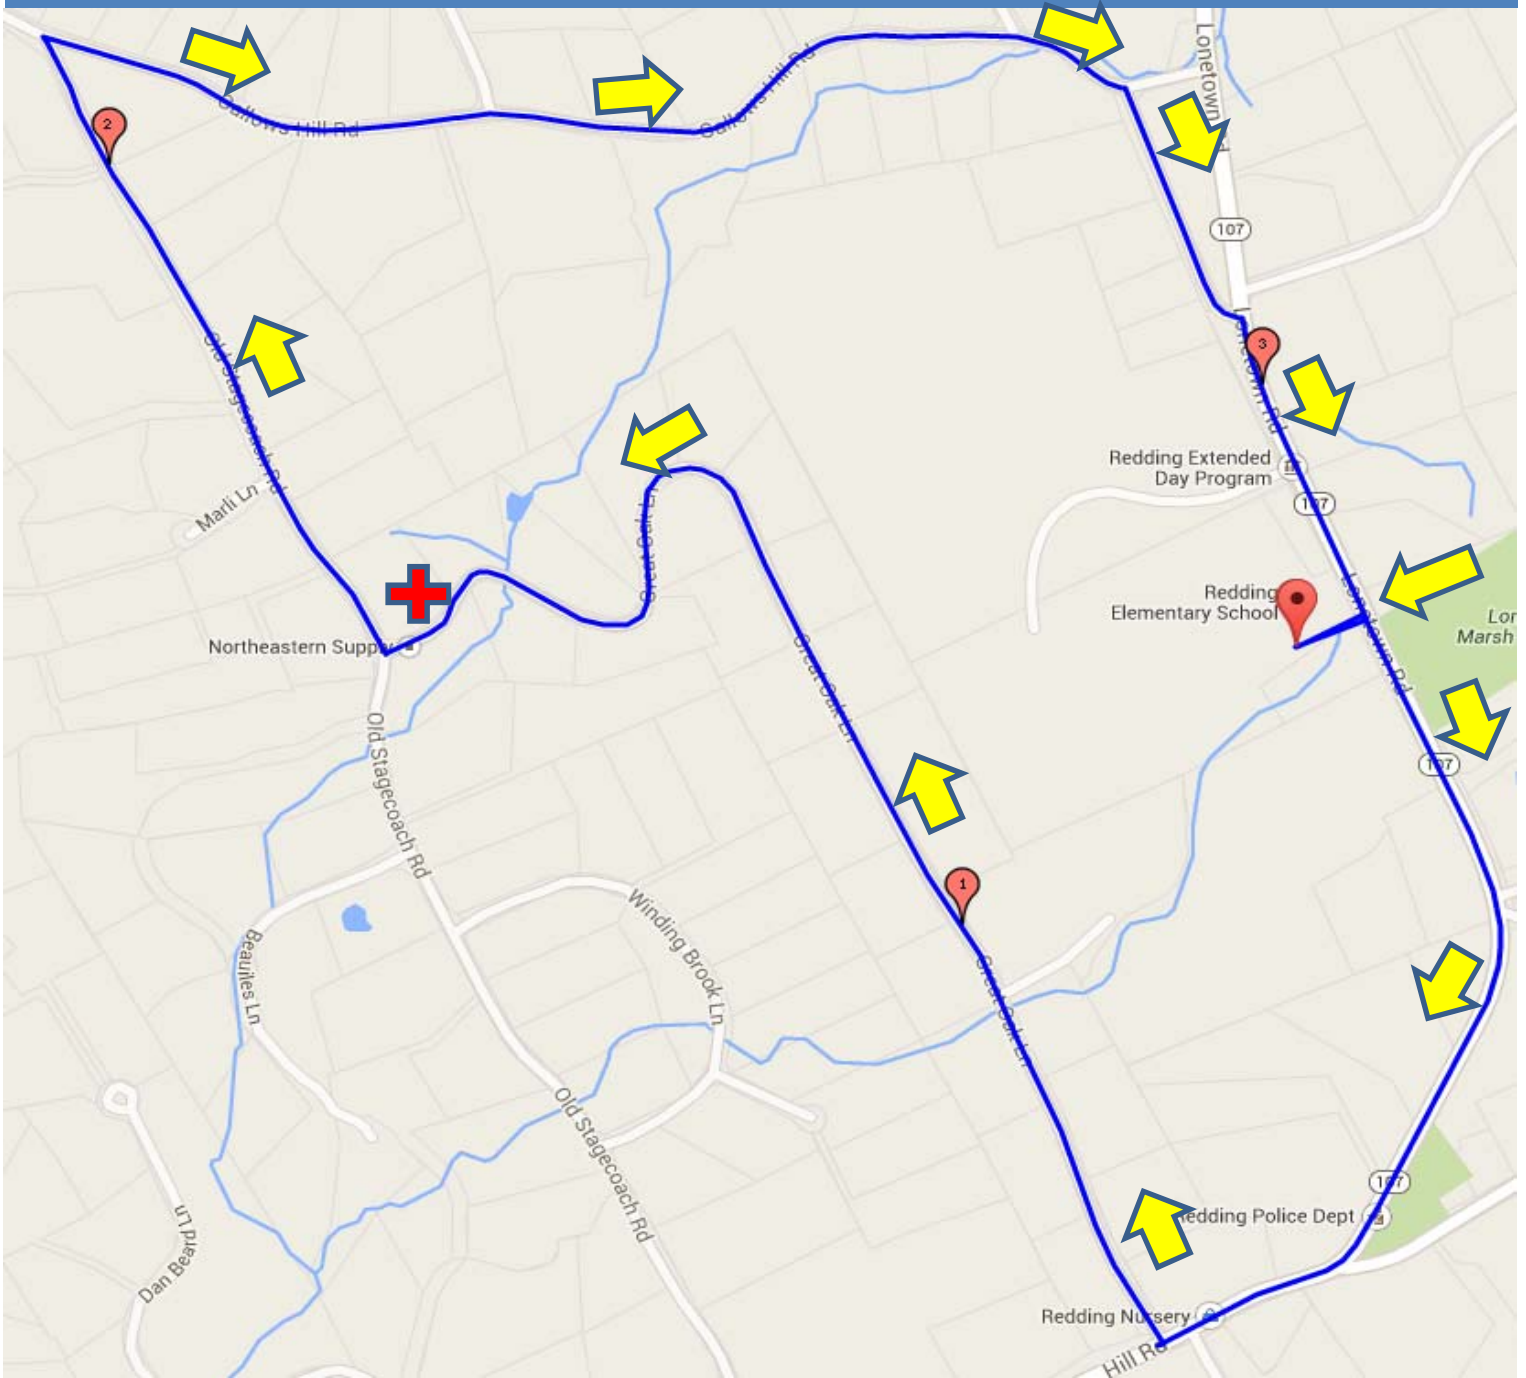

THE GREAT TURKEY ESCAPE 5K COURSE

REDDING, CONNECTICUT

ELEVATION (ft)

START ELEVATION
657 FT

MAX ELEVATION
684 FT

GAIN
197 FT

CLIMBS ON ROUTE